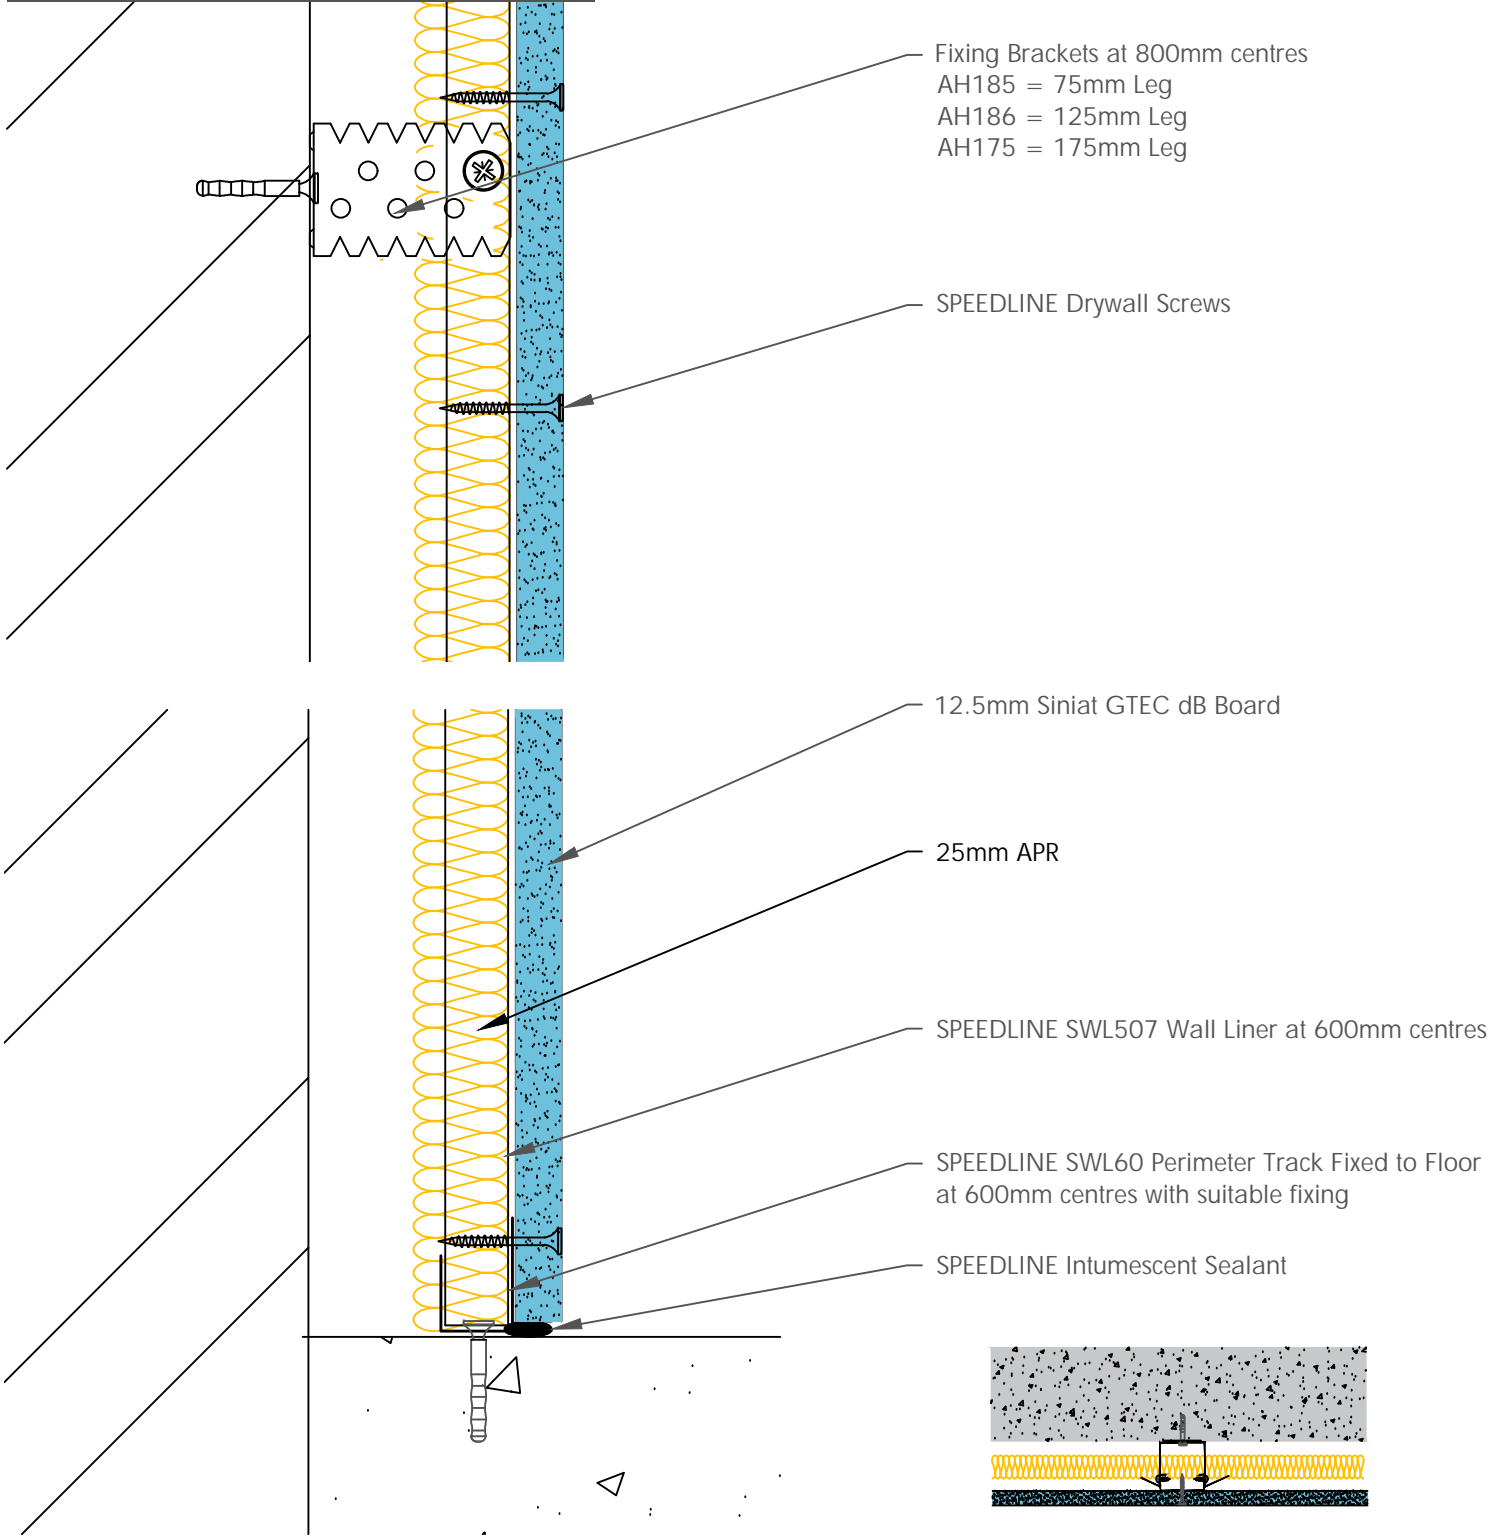

Board Thickness	Speedline Drywall Fixing Length
12.5mm & 15mm	25mm
12.5mm + 12.5mm	25mm + 38mm
12.5mm + 15mm	25mm + 42mm
15mm + 15mm	25mm + 42mm

CDR No: \_\_\_\_\_ DATE: 23/10/19 **Details to be read in conjunction with project specification guidelines**

WALL LINING SYSTEM - WL507-S-53(25)

All performance data and system specifications are for systems constructed with materials & components as shown. The inclusion or substitution of any other manufacturers materials or components could invalidate test data and system performance and permission must be given in writing by SIG PLC.